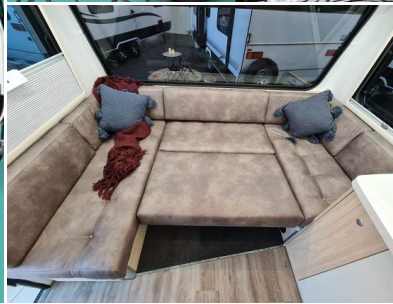

LEISURELINE
 SOUTHERN STAR ROAMER
 OR LEISURELINE VISTA
 GET A FREE ↗ DOMETIC PACK!
 FREE!
 TOTAL VALUE
 \$1269.00

LEISURELINE VISTA 634 2025

\$131,990 INCL. ORC

Stock #:	634 Vista
Year:	2025
Make:	Leisureline
Model:	Vista 634
Length:	637 _m
Payload:	1220 _{kg}
Width:	240 _m
Height:	278 _m
Transmission:	n/a
Vehicle body:	Caravan 21 - 24ft
Tare:	2.4t dry weight
Rating:	3.5t MGW
Water:	Fresh & Grey 172L tanks
Exterior Fittings:	Spare tyre, BBQ point, 240v plug, Fold down picnic table, Waltex box with 2 x 9kg gas bottles, Outdoor hot/cold shower, Pull out Cvana shade awning

Introducing the Leisureline Vista 634, a new model for 2025, exclusively specified by CountryRV Mt Maunganui

Big picture windows allowing you to enjoy the beautiful Vistas New Zealand has to offer such as off-grid adventures, a holiday park by the sea/lake and even that extra living space for home

Proudly NZ made since 1987 with a large service network
 \$5,000 Deposit to secure a newbuild

This single bed layout is very popular for friends, families or couples with different sleep patterns, or additional seating for entertaining guests.